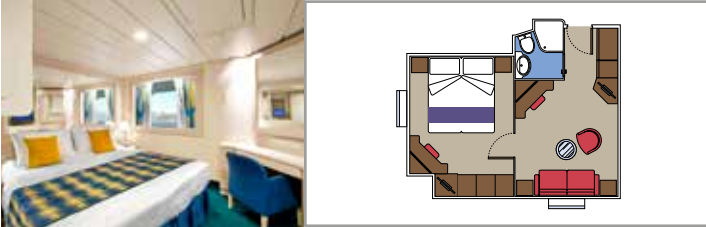

OCEAN VIEW

INCLUDED FACILITIES

- Window with sea view
- Comfortable double or single beds (on request)
- Bathroom with shower, vanity area with hairdryer
- Interactive TV, telephone, safe, minibar and air conditioning
- Wifi connection available (for a fee)

PREMIUM OCEAN VIEW

OL1

≈22
9
4

› Low deck location