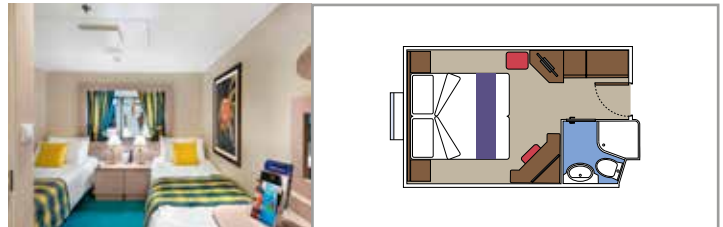

JUNIOR OCEAN VIEW WITH OBSTRUCTED VIEW

OO

≈13
7
2

The images are representative only. Size, layout and furniture may vary (within the same cabin category).

Cabin size (m²)

Balcony size (m²)

Deck location

Accommodating up to