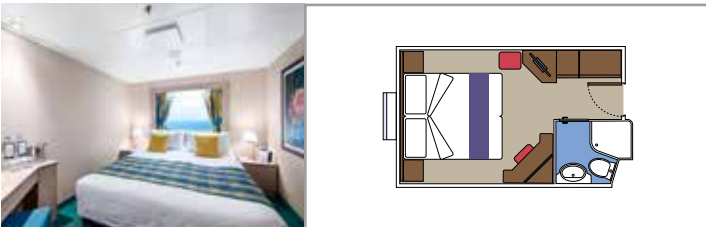

JUNIOR OCEAN VIEW

OM1

13
7-8
4

› Low deck location