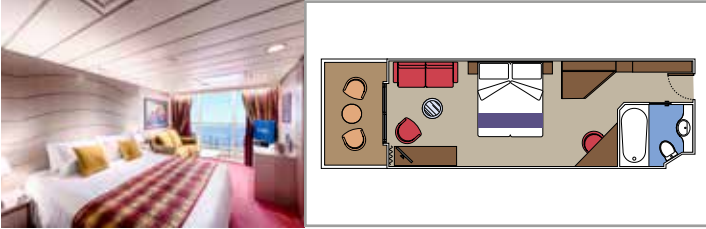

SUITE AUREA

INCLUDED FACILITIES

- Sitting area with sofa
- Spacious wardrobe
- Comfortable double or single beds (on request)
- Bathroom with bathtub, vanity area with hairdryer
- Interactive TV, telephone, safe, minibar and air conditioning
- Wifi connection available (for a fee)

JUNIOR SUITE AUREA

SR2

≈23 ≈5 12 3