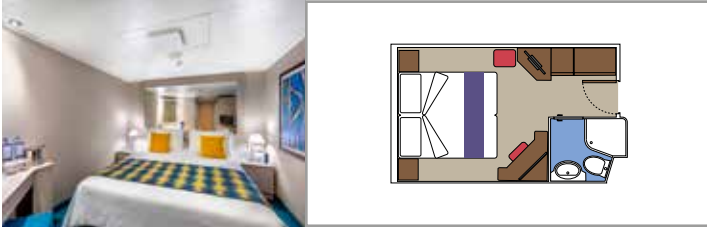

INCLUDED FACILITIES

- Sitting area with sofa
- Spacious wardrobe
- Comfortable double or single beds (on request)
- Bathroom with bathtub, vanity area with hairdryer
- Interactive TV, telephone, safe, minibar and air conditioning
- Wifi connection available (for a fee)

 Balcony size (m²)

 Deck location

 Accommodating up to

BALCONY

INCLUDED FACILITIES

Comfortable double or single beds (on request)

Bathroom with shower, vanity area with hairdryer

Interactive TV, telephone, safe, minibar and air conditioning

Balcony size (m²)

Deck location

Accommodating up to

OCEAN VIEW

INCLUDED FACILITIES

- Window with sea view
- Comfortable double or single beds (on request)
- Bathroom with shower, vanity area with hairdryer
- Interactive TV, telephone, safe, minibar and air conditioning
- Wifi connection available (for a fee)

Interactive TV, telephone, safe, minibar and air conditioning

Wifi connection available (for a fee)

*Cabin for guests with disabilities or reduced mobility has only single beds.

JUNIOR INTERIOR

IM2

› Medium deck location