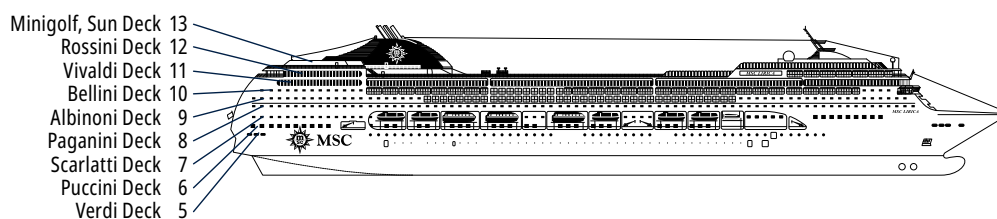

MSC LIRICA

TECHNICAL SHEET

TECHNICAL CHARACTERISTICS OF THE SHIP

TOP 13 EXCLUSIVE SOLARIUM

TECHNICAL CHARACTERISTICS OF THE SHIP	
GROSS TONNAGE	65.591
LENGTH / BEAM / HEIGHT	274,9 m / 28,8 m / 54 m
DECKS	13, included 9 for guests
LIFTS	9
VOLTAGE (IN CABIN)	110/220 volts
MAXIMUM SPEED	20,1 knots
STABILIZERS	Stabilized with 2 fins
NUMBER OF PASSENGERS	2.658
NUMBER OF CABINS	992, included 5 for guests with disabilities or reduced mobility
CREW MEMBERS	Approx. 742
POOLS	2, both with child-appropriate areas
WHIRLPOOLS	2 whirlpool baths