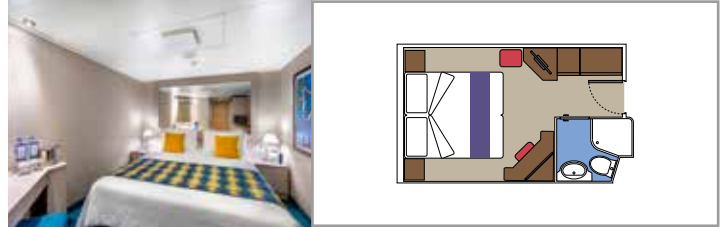

JUNIOR INTERIOR

IM1

› Low deck location

The images are representative only. Size, layout and furniture may vary (within the same cabin category).

Cabin size (m²)

Balcony size (m²)

Deck location

Accommodating up to