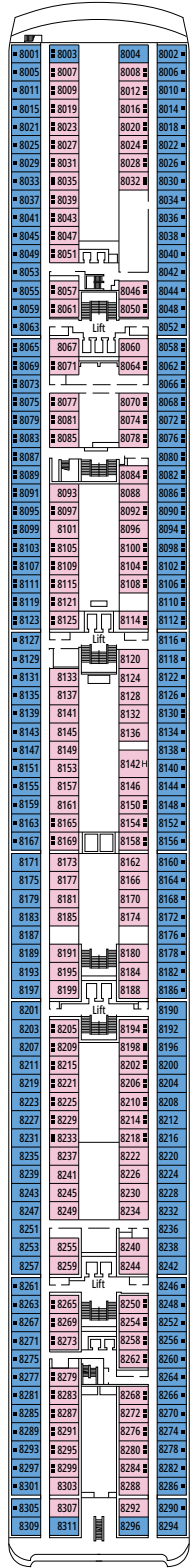

DECK 8
PAGANINI