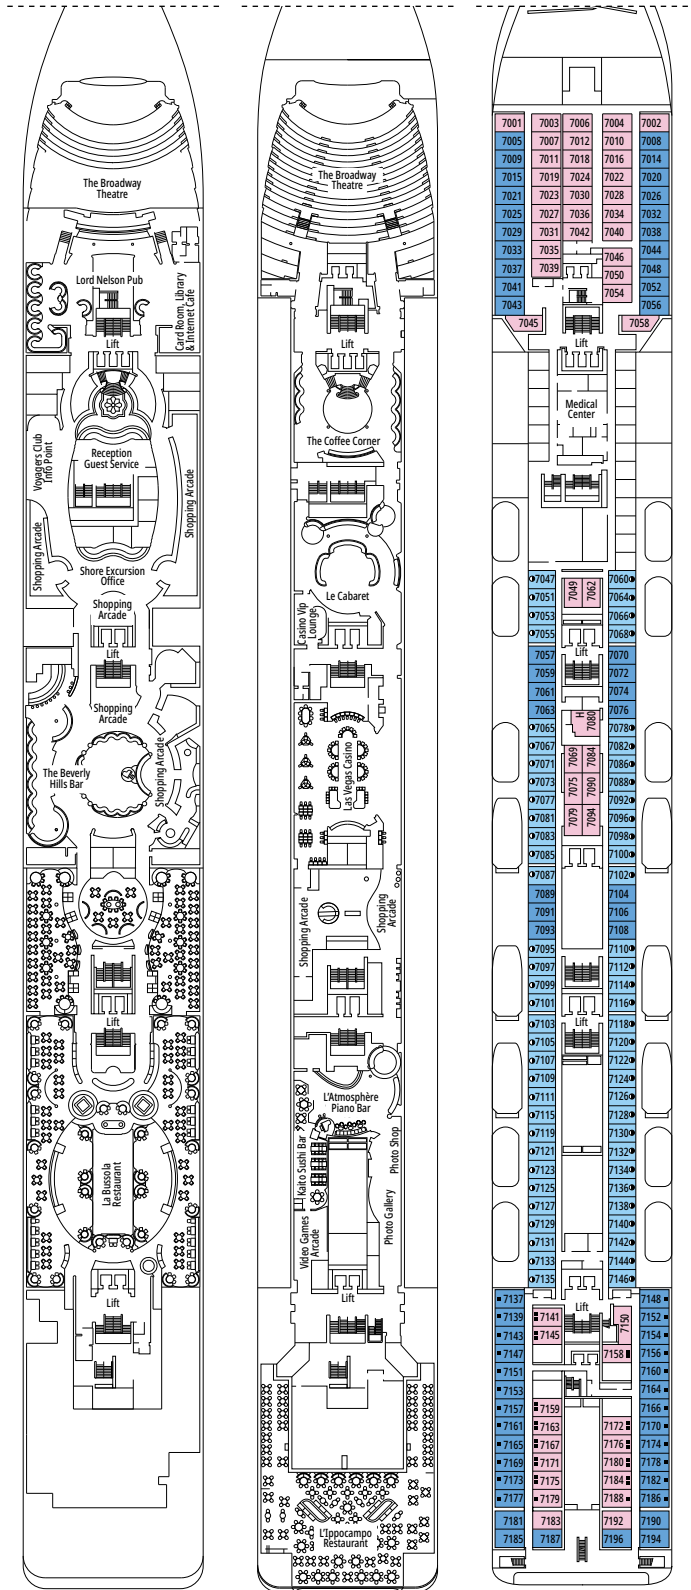

DECK 5
VERDI

DECK 6
PUCCINI

DECK 7
SCARLATTI