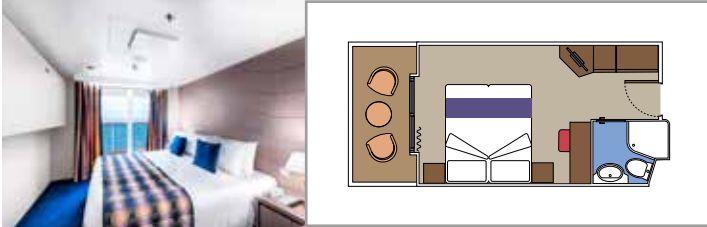

INCLUDED FACILITIES

- Sitting area with sofa
- Spacious wardrobe
- Comfortable double or single beds (on request)
- Bathroom with bathtub, vanity area with hairdryer
- Interactive TV, telephone, safe, minibar and air conditioning
- Wifi connection available (for a fee)

 Balcony size (m²)

 Deck location

 Accommodating up to

BALCONY

INCLUDED FACILITIES

Comfortable double or single beds (on request)

Bathroom with shower, vanity area with hairdryer

Interactive TV, telephone, safe, minibar and air conditioning

Wifi connection available (for a fee)

JUNIOR BALCONY

BM1

 ≈13  ≈3  9-10  3

› Low deck location

The images are representative only. Size, layout and furniture may vary (within the same cabin category).

Cabin size (m²)

Balcony size (m²)

Deck location

Accommodating up to

OCEAN VIEW

INCLUDED FACILITIES

- Window with sea view
- Comfortable double or single beds (on request)
- Bathroom with shower, vanity area with hairdryer
- Interactive TV, telephone, safe, minibar and air conditioning
- Wifi connection available (for a fee)