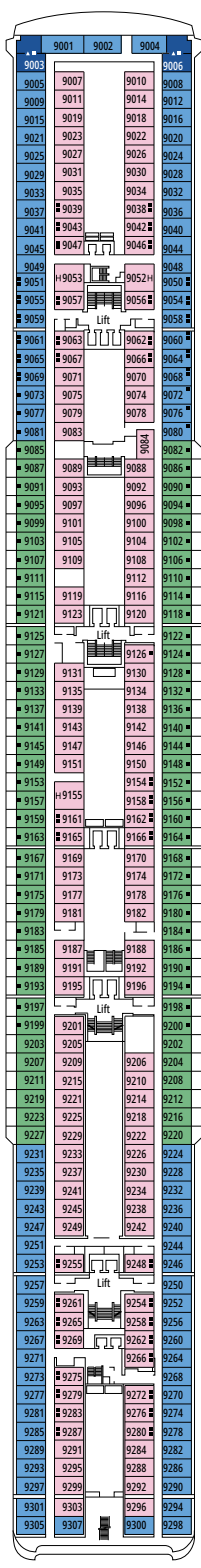

DECK 9
ALBINONI