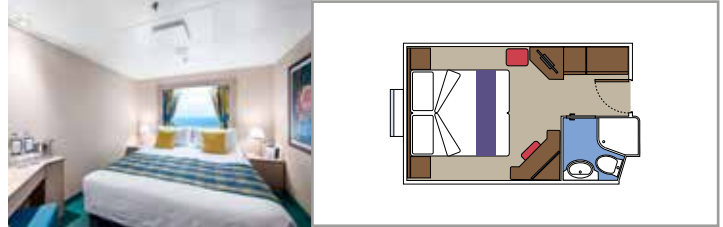

JUNIOR OCEAN VIEW

OM2

≈13
9-10
4

› Medium deck location