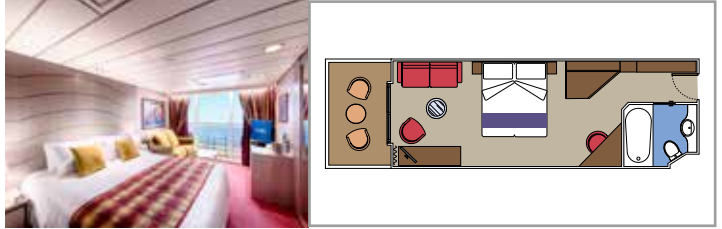

INCLUDED FACILITIES

- Sitting area with sofa
- Spacious wardrobe
- Comfortable double or single beds (on request)
- Bathroom with bathtub, vanity area with hairdryer
- Interactive TV, telephone, safe, minibar and air conditioning
- Wifi connection available (for a fee)

JUNIOR SUITE AUREA

SR2

 ≈23  ≈5  12  3

JUNIOR SUITE AUREA

SR1

 ≈23  ≈5  10  4

The images are representative only. Size, layout and furniture may vary (within the same cabin category).

 Cabin size (m²)

 Balcony size (m²)

 Deck location

 Accommodating up to

BALCONY

INCLUDED FACILITIES

Comfortable double or single beds (on request)

Bathroom with shower, vanity area with hairdryer

Interactive TV, telephone, safe, minibar and air conditioning

Balcony size (m²)

Deck location

Accommodating up to

OCEAN VIEW

INCLUDED FACILITIES

- Window with sea view
- Comfortable double or single beds (on request)
- Bathroom with shower, vanity area with hairdryer
- Interactive TV, telephone, safe, minibar and air conditioning
- Wifi connection available (for a fee)